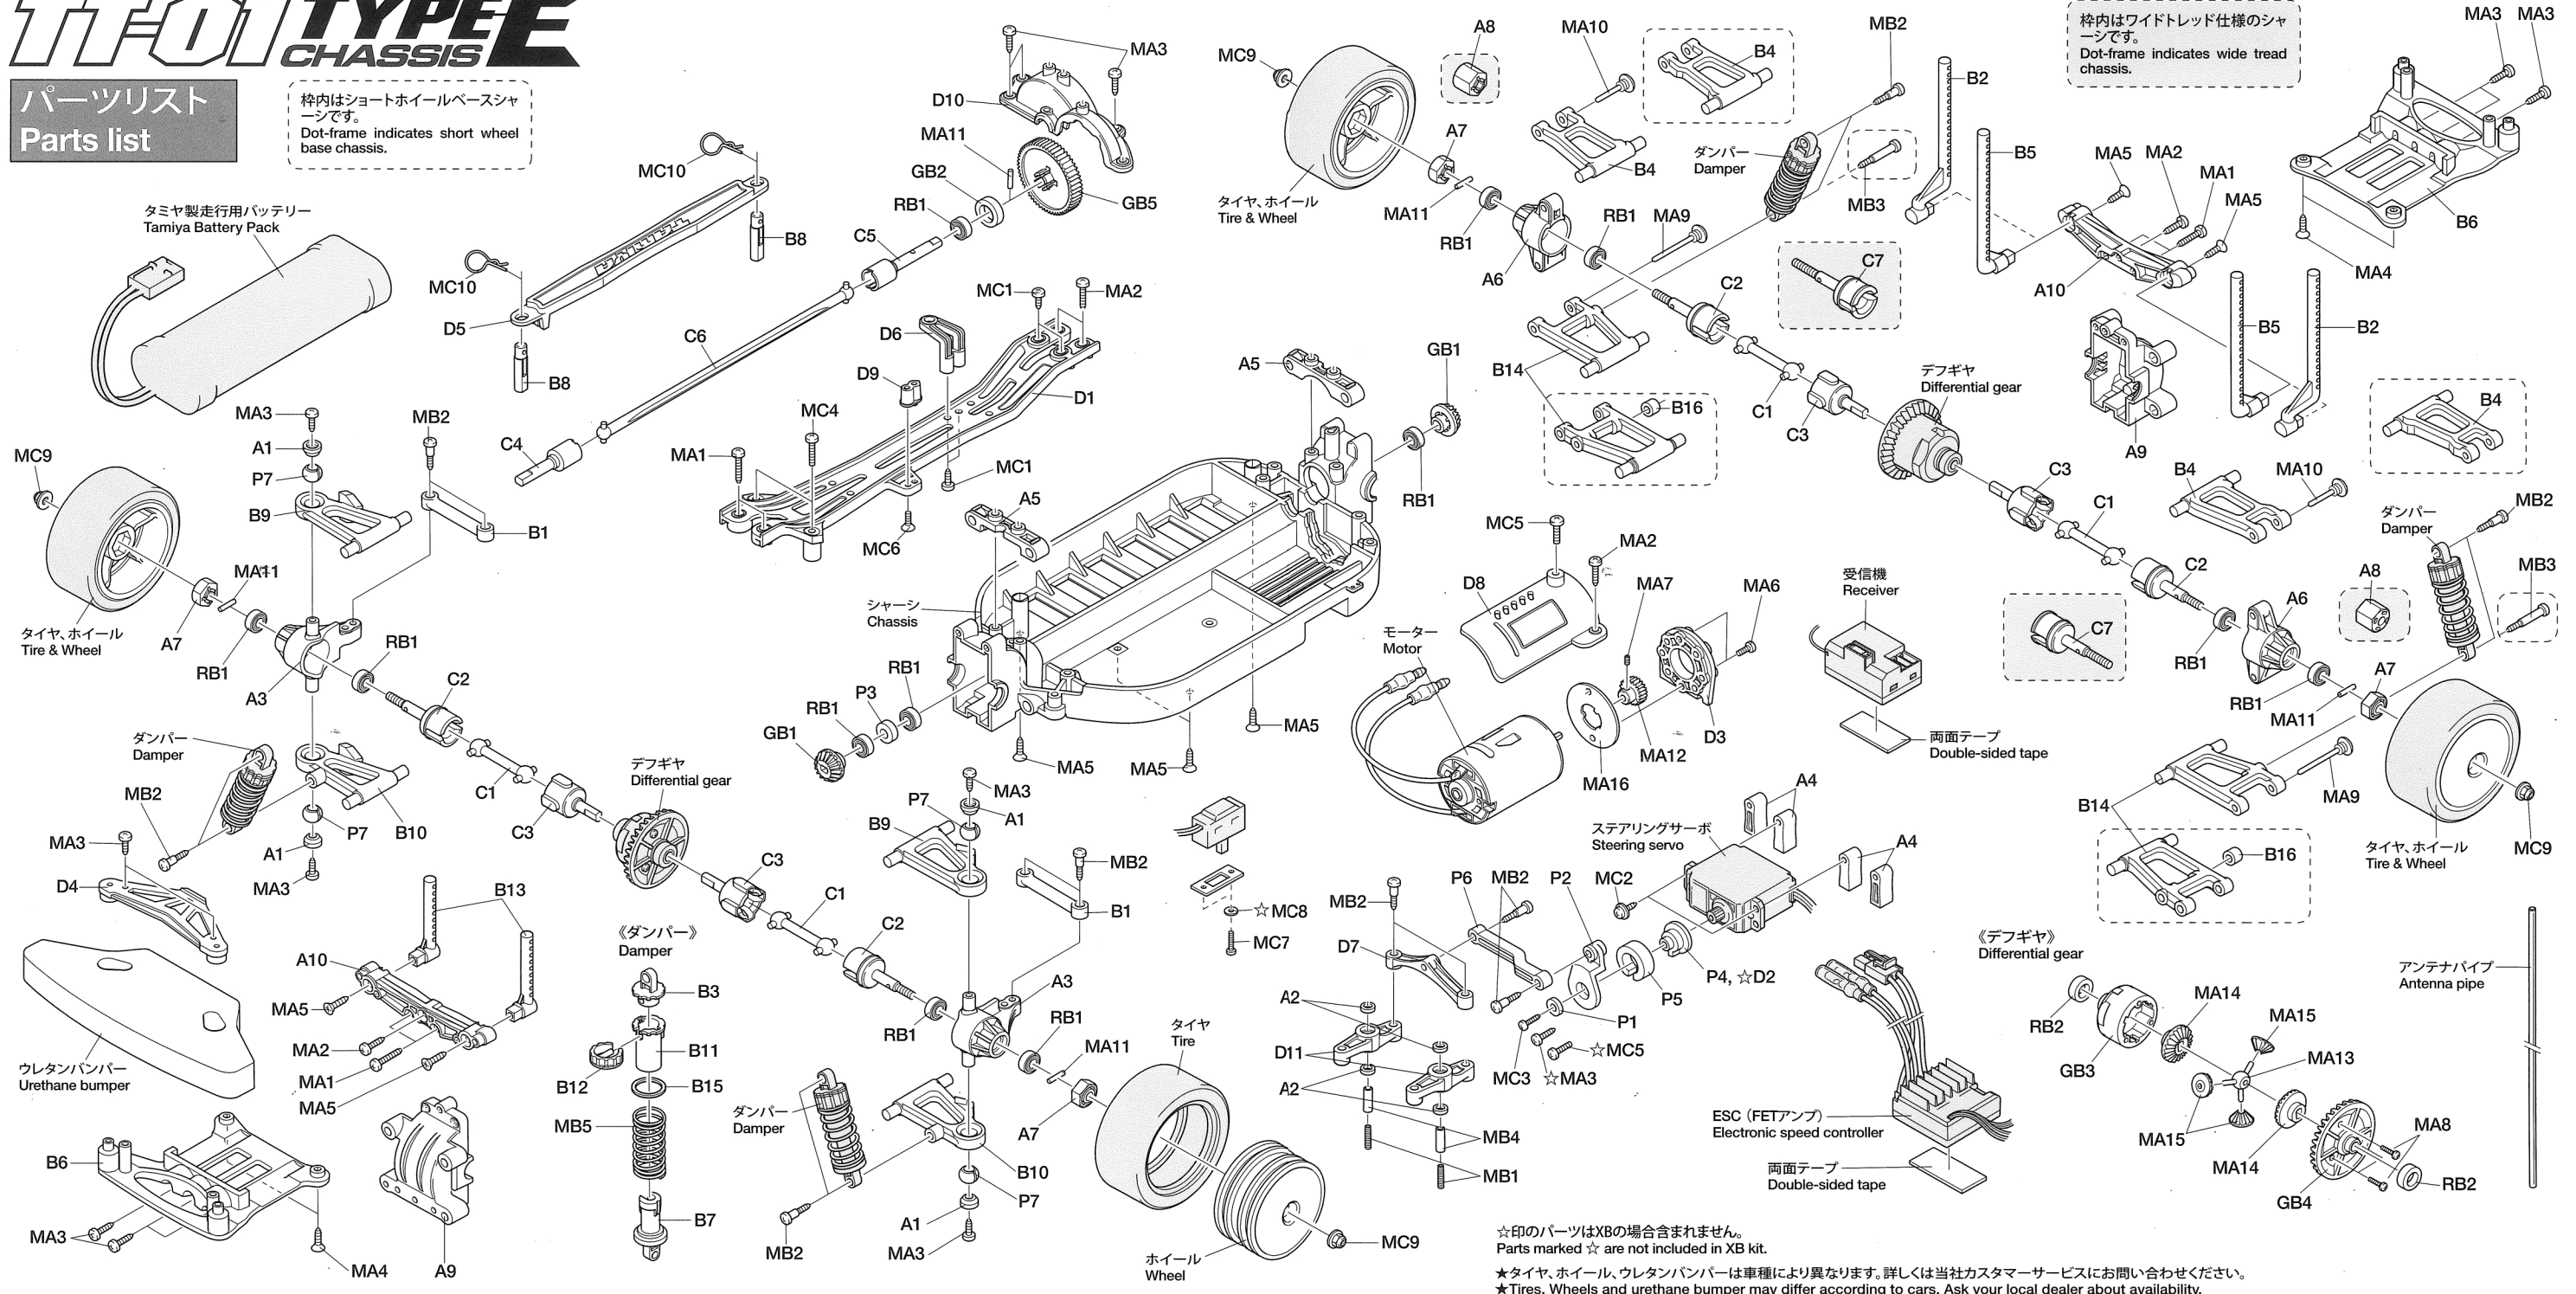

TT-01 TYPE-E CHASSIS

パーツリスト Parts list

枠内はショートホイールベースシャシーンです。
Dot-frame indicates short wheel base chassis.

枠内はワイドトレッド仕様のシャシーンです。
Dot-frame indicates wide tread chassis.

DESCRIPTION	Parts NO	DESCRIPTION	Parts NO	DESCRIPTION	Parts NO	DESCRIPTION	Parts NO		
Chassis	51001	Bearing bag	RB1 1150 plastic bearing	10555015	MA4 3x12mm countersunk tapping screw	50581	MB2 3x14mm step screw	50582	
A parts (A1-A10)	51318	RB2 1280 metal bearing	53066	MA5 3x10mm countersunk tapping screw	50578	MB3 3x20mm step screw	19804162	MC3 2.6x10mm tapping screw	50575
B parts (B1-B16)	51003	Gear bag	51004	MA6 3x6mm screw	19805636	MB4 Steering post	19808016	MC4 3x15mm screw	19804159
D parts (D1-D11)	51319	GB1 Bevel pinion gear	50573	MA7 3x3mm grub screw	50576	MB5 Coil spring	19805699	MC5 3x10mm screw	19805637
P parts (P1-P7)	51005	MA8 2x8mm tapping screw	50573	MA9 3x32mm screw pin	19805756	MA1 3x15mm tapping screw	19400690	MC6 3x8mm countersunk head screw	19805637
Urethane bumper	53689	MA9 3x12mm tapping screw	19805755	MA10 3x22mm screw pin	19805755	MA2 3x12mm tapping screw	19805629	MC7 2x10mm screw	19805868
Wheel	51006	MA10 3x10mm shaft	50594	MA11 2x10mm shaft	50594	MA3 3x10mm tapping screw	50577	MC8 2mm washer	19805758
Tire	53689	MA11 2x10mm shaft	50594	MA12 19T pinion gear	50355	MA4 3x12mm countersunk tapping screw	50581	MC9 4mm flange lock nut	19805557
Motor	19005713	MA12 19T pinion gear	50355	MA13 Star shaft	51008	MA5 3x10mm countersunk tapping screw	50578	MC10 Snap pin (large)	50197
Shaft bag	19005713	MA13 Star shaft	51008	MA14 Large bevel gear	51008	MA6 2x8mm tapping screw	50573	Nylon band	50595
C1 Drive shaft	51006	MA14 Large bevel gear	51008	MA15 Small bevel gear	51008	MA7 3x3mm grub screw	50573	Double-sided tape	50171
C2 Wheel axle	51006	MA15 Small bevel gear	51008	MA16 Motor plate	14305125	MA8 2x8mm tapping screw	50573	Box wrench	50038
						MA9 3x32mm screw pin	19805756	Antenna pipe	16095003
						MA10 3x22mm screw pin	19805755